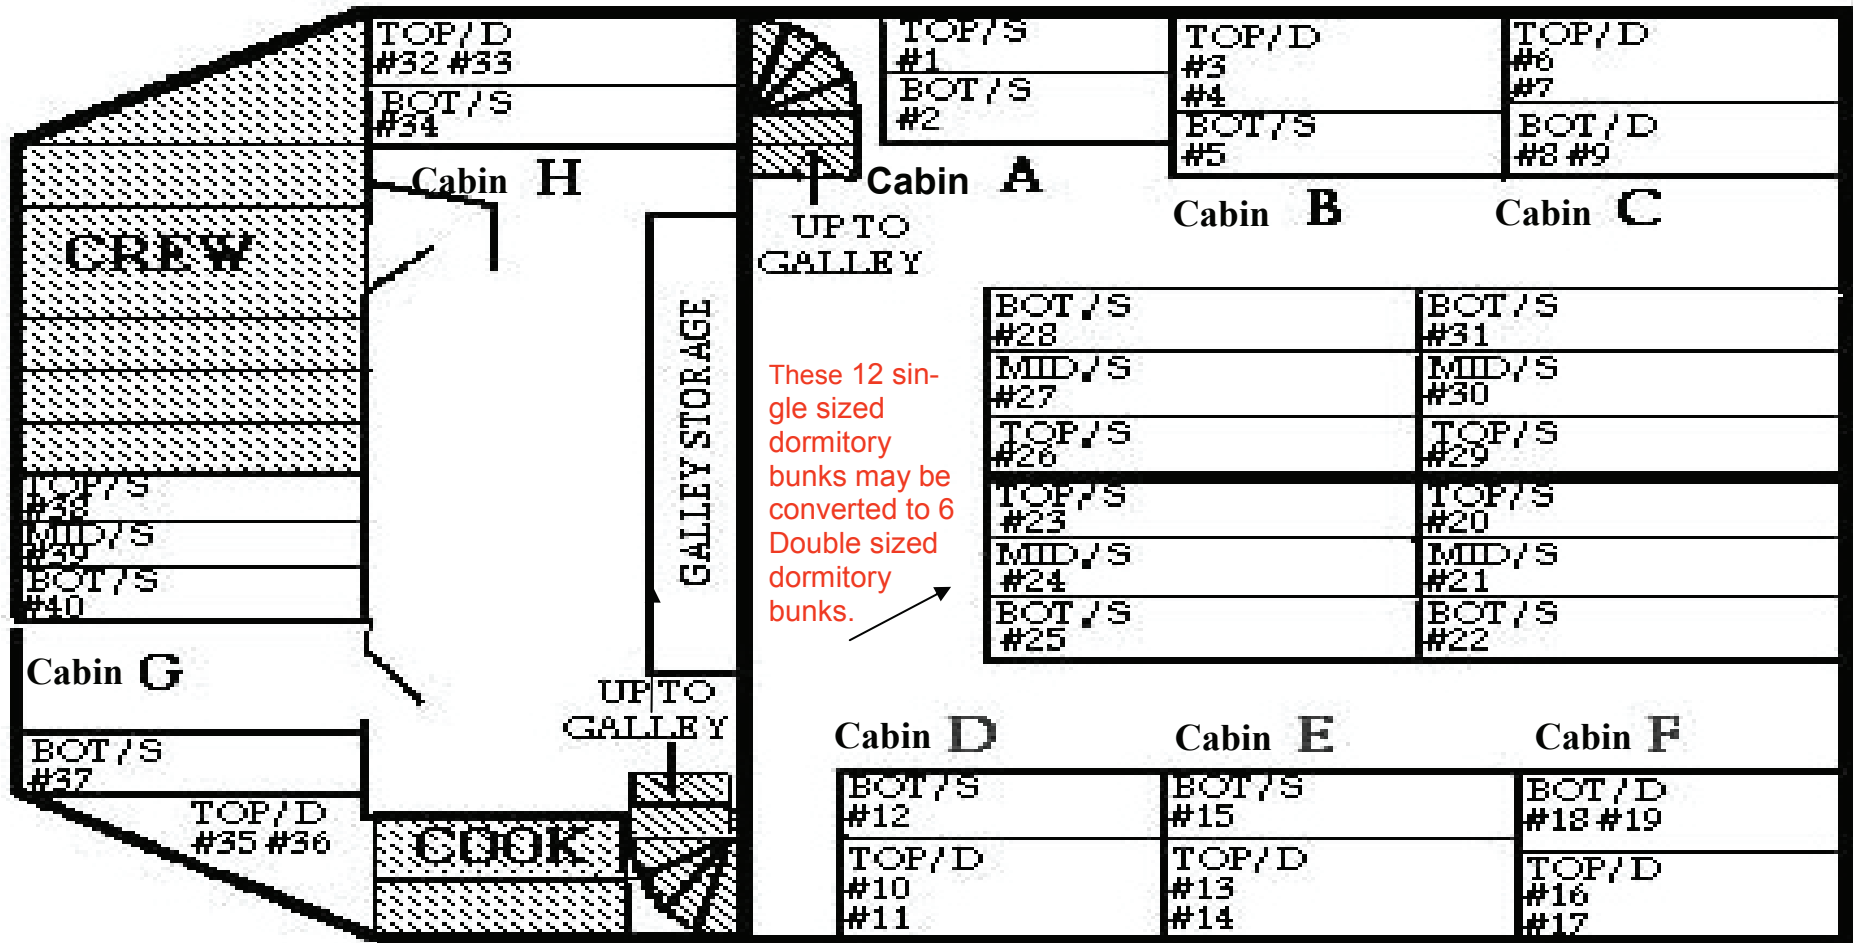

# Horizon Overnight Accommodations

TOP=Top /S= Single bunk  
 MID=Middle /D= Double bunk  
 BOT=Bottom #12 = bunk number

*the* **HORIZON**